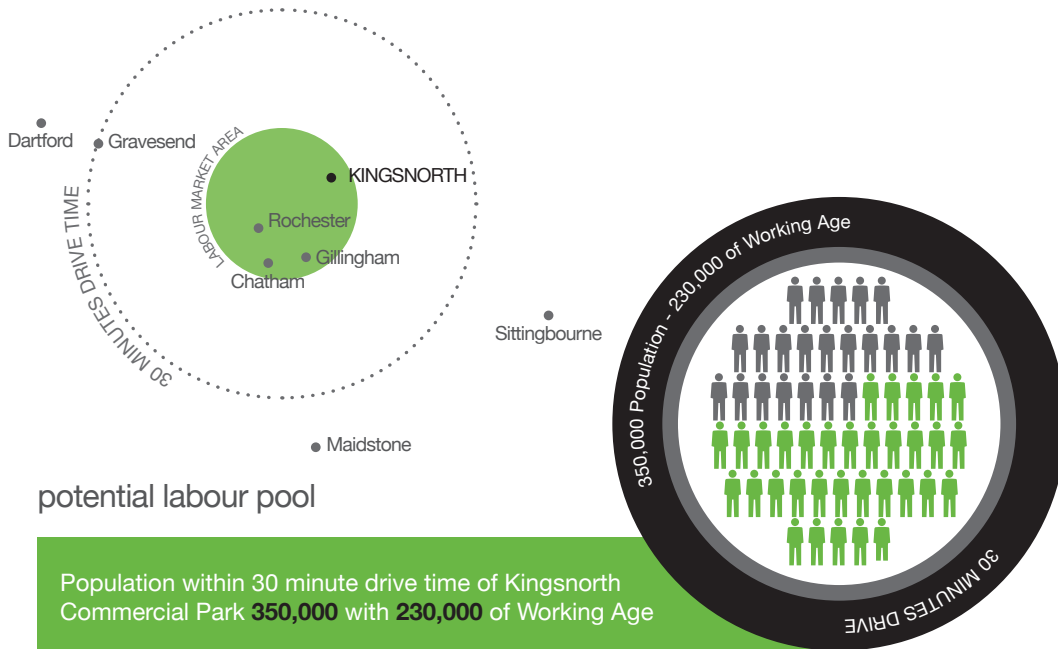

unrivalled labour force +

Kingsnorth Commercial Park benefits from a large labour pool that is competitively priced and equipped with the skills needed by the logistics sector. The local labour force amounts to nearly 150,000 persons, including 10,000 job seekers and a further 20,000 who want a job. Within 30 minutes' drive time, the labour force increases to nearly 230,000.

competitive gross weekly earnings

kingsnorth labour market

workforce skills