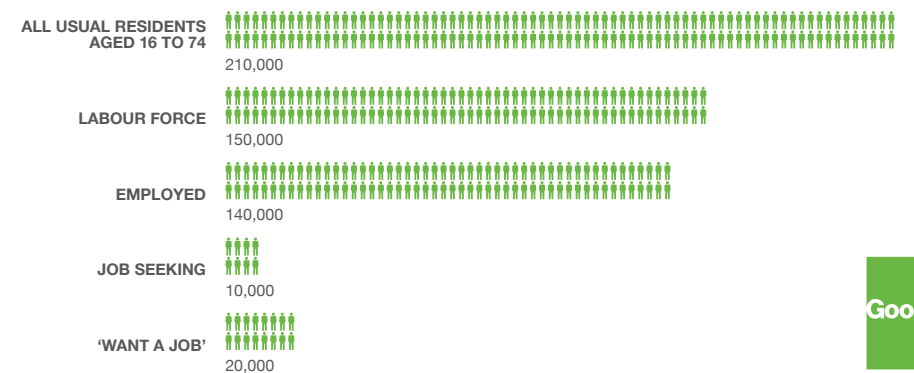

unrivalled labour force +

Kingsnorth Commercial Park benefits from a large labour pool that is competitively priced and equipped with the skills needed by the logistics sector. The local labour force amounts to nearly 150,000 persons, including 10,000 job seekers and a further 20,000 who want a job. Within 30 minutes' drive time, the labour force increases to nearly 230,000.

competitive gross weekly earnings

kingsnorth labour market

workforce skills